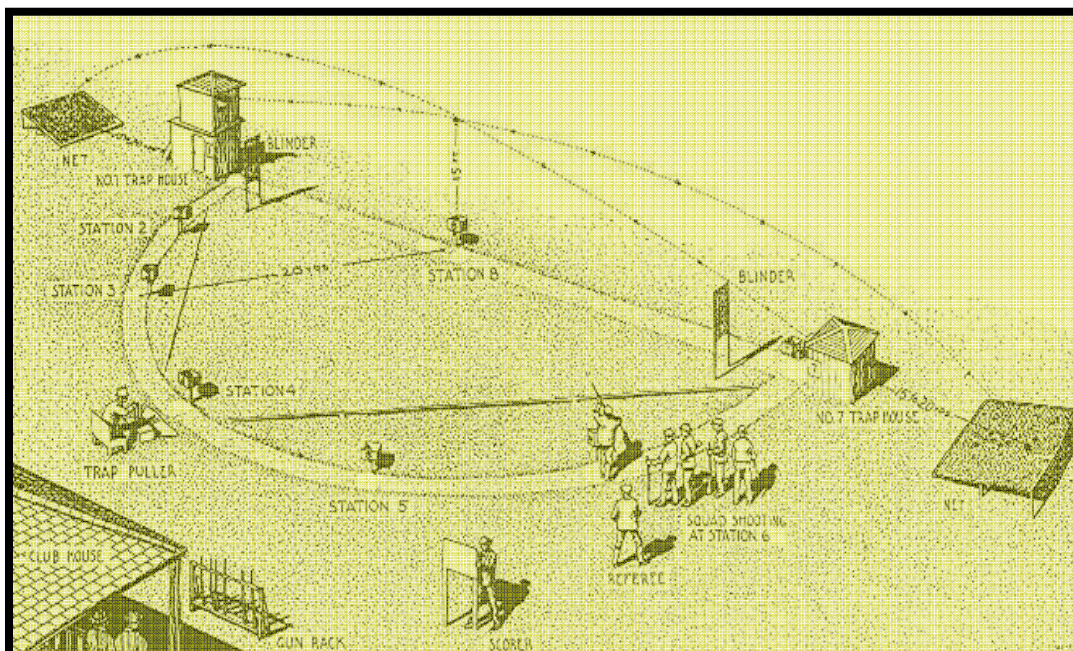

Martin Popelka

Seeing a different target at ACS? ACS is among the first in the country to try the new White Flyer “New York” target (r). The new target offers a compromise between the orange dome (L), and the all orange target (center). Look for the New York targets on the sporting clays course!

Did you know that prior to 1936, skeet rules mandated that the target flight was centered over the houses? That means station eight was shot directly overhead!

Original skeet field layout prior to 1936